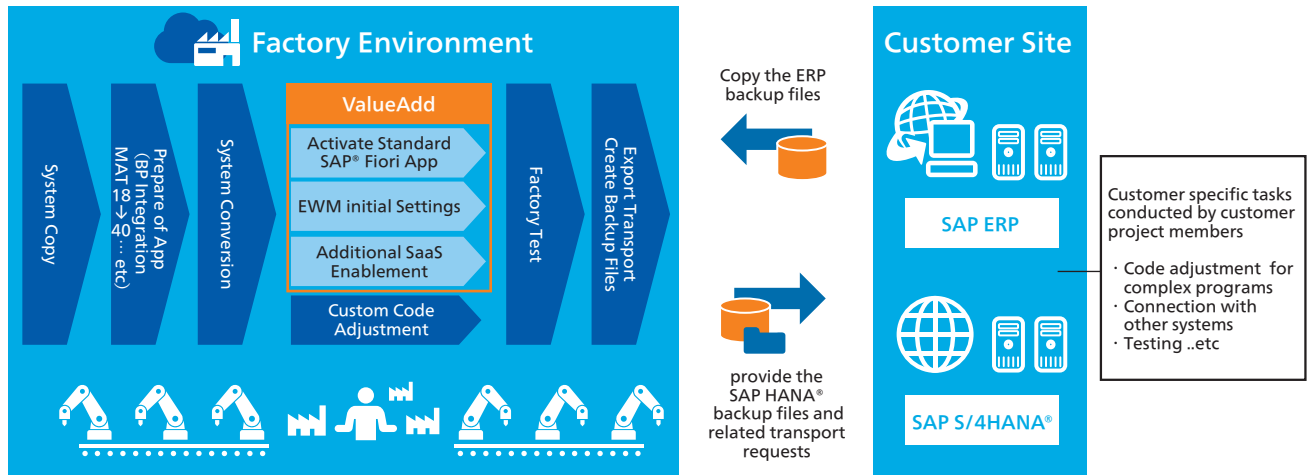

How We Make Your SAP S/4HANA® Conversion Simple and Extendable

Express Factory is specialized in the area like commonly installed modules and simple code replacement, that standardization/mass-production is effective. Express Factory Service enables less human resource required for conversion and add-on modification and shorter project period.

* First Sandbox creation will complete in 2 months on average.

Overview image of Factory Tasks and relation with customer project

- ✓ Copy the data on the customer's environment to "ABeam Cloud®" and our dedicated factory members conduct SAP S/4HANA® conversion.
- ✓ Provide the SAP HANA® backup files after SAP S/4HANA® conversion and related transport requests.
- ✓ Upon customer requests, implement value add functions from SAP S/4HANA® adoption such as frequently used SAP® Fiori applications. (Additional fee required for optional services.)

Service Scope

- ✓ ERP environment of each customer differs in module, version, patch level, and customized contents, so conversion cannot be completed only by Factory.
- ✓ Express Factory is specialized in the area like commonly installed modules and simple code replacement, that standardization/mass-production is effective. Our express factory service can be combined with other conversion projects to meet further customer specific requirements.
- ✓ After sandbox conversion, the factory can support up to production conversions