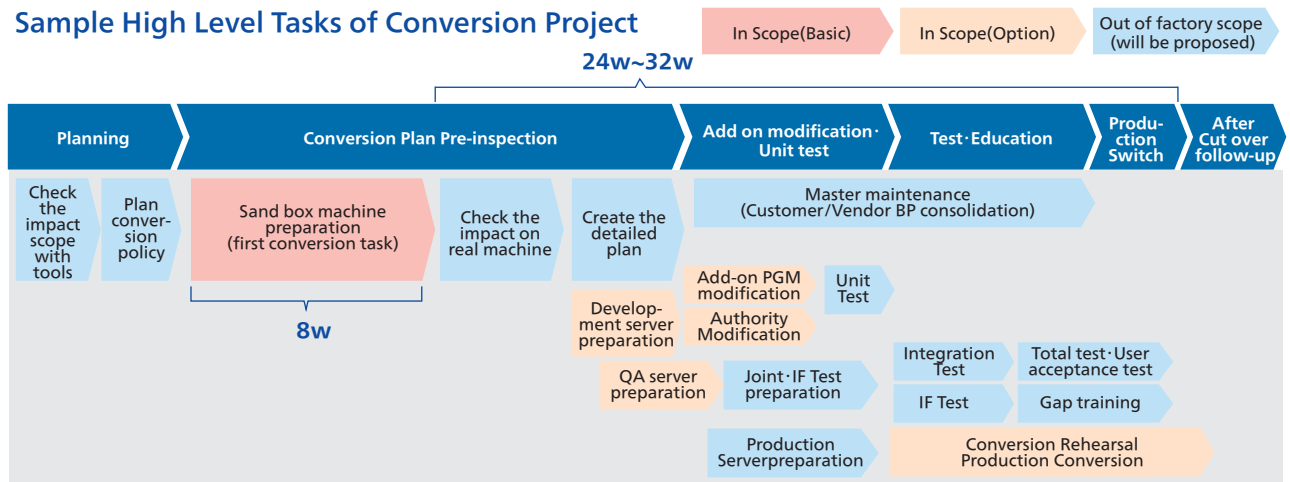

Sample High Level Tasks of Conversion Project

Need to repeat cumbersome but simple tasks. Not efficient to assign dedicated SAP consultants at high price.

ABeam Cloud® Conversion Express Factory for SAP S/4HANA approach

ABeam Cloud® Conversion Express Factory for SAP S/4HANA® is package solution for supporting phased conversions from ECC system to SAP S/4HANA® quickly with lower effort.

Express Factory is the quick, low-cost, and high quality service for high volume customization and data conversion tasks required for SAP S/4HANA® conversion with our standardized approach.

Dedicated Team	Standardized	Cloud·Off shore Use	Value Add
SAP S/4HANA® conversion by specialists.	Taking advantage of our expertise and standardization approach, conversion is processed efficiently and with high quality.	Quick and low cost service by using cloud · off shore resource.	As option, setup for additional functions and integration with other SaaS are available as well.