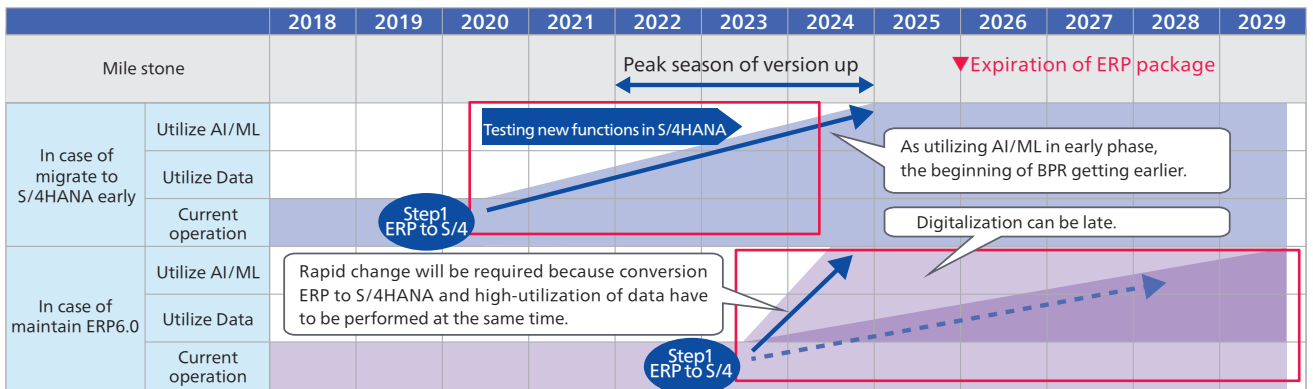

# ABeam Cloud® Conversion Express Factory for SAP S/4HANA®

For Digital Native Era, ABeam Cloud® assists Innovative Platform Conversion

## Why are you need Conversion Factory now?

Preparing for the advance of digitalization, the innovation that aggressively introduce digital technology is required to business with enterprise system. Software vendors publishing the 'roadmaps' that incorporate A.I automatic process to each functions. And we presume that this functions will be expanded from now on. Accordingly, if the system migrated to S/4HANA® in early phase and utilize it as digital core, you can prepare for these innovative flow stepwise & freshly.

## Why Factory Service Required?

Usually, a sand box environment is prepared for SAP S/4HANA® conversions, and conversions are conducted for development, QA, and production server after establishing basic procedures and confirming the scope of impacts. Those tasks include many relatively simple but high-volume tasks. So assigning dedicated resource for each project is not always effective.