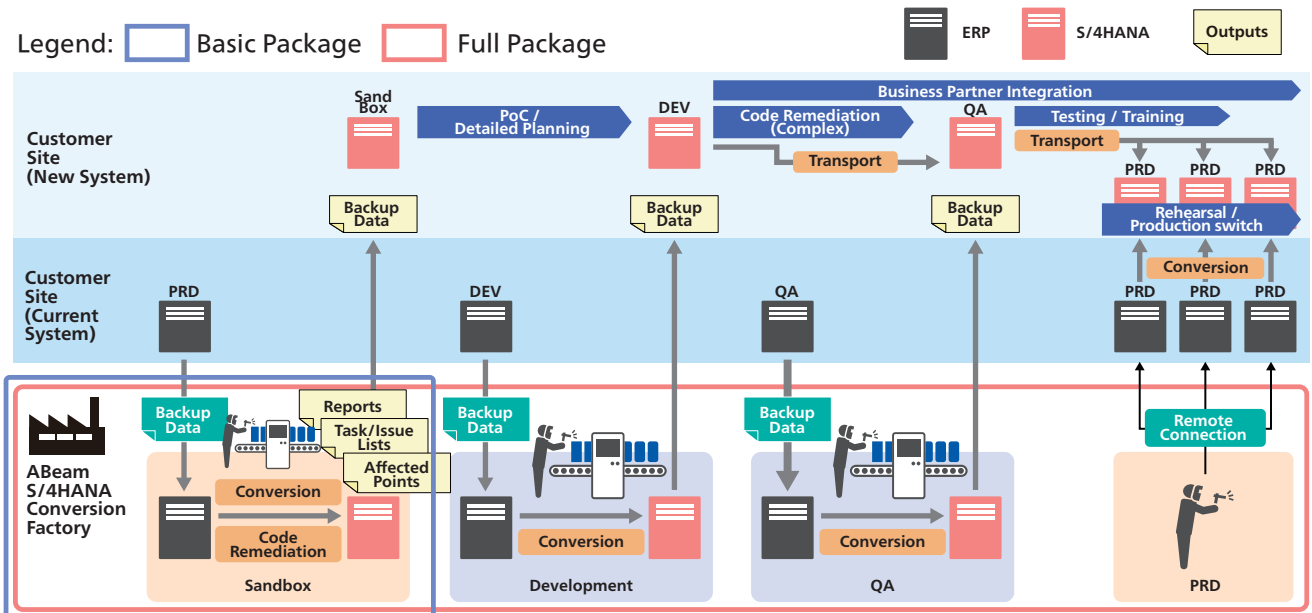

Costs

Basic Package :98,000 EUR (Includes AWS 256GB x 1 environment 8,000 EUR)
Full Package :300,000 EUR (Includes AWS 256GB x 3 environments 20,000 EUR)
*Full Package includes Basic Package. If extends, only gap will be charged

Implementation duration

First access to your SAP S/4HANA in Sandbox: Basic Package 8 weeks
To Production System: Full Package 24 weeks ~ 32 weeks

SAP® Qualified
Partner-Packaged Solution

SAP S/4HANA®

TEL : +81-3-6700-8800
Department : Process & Technology Business Unit
Contact : JPABCloudFactoryDL@abeam.com

ABeam Consulting Ltd. www.abeam.com

© ABeam Consulting Ltd., All Rights Reserved.